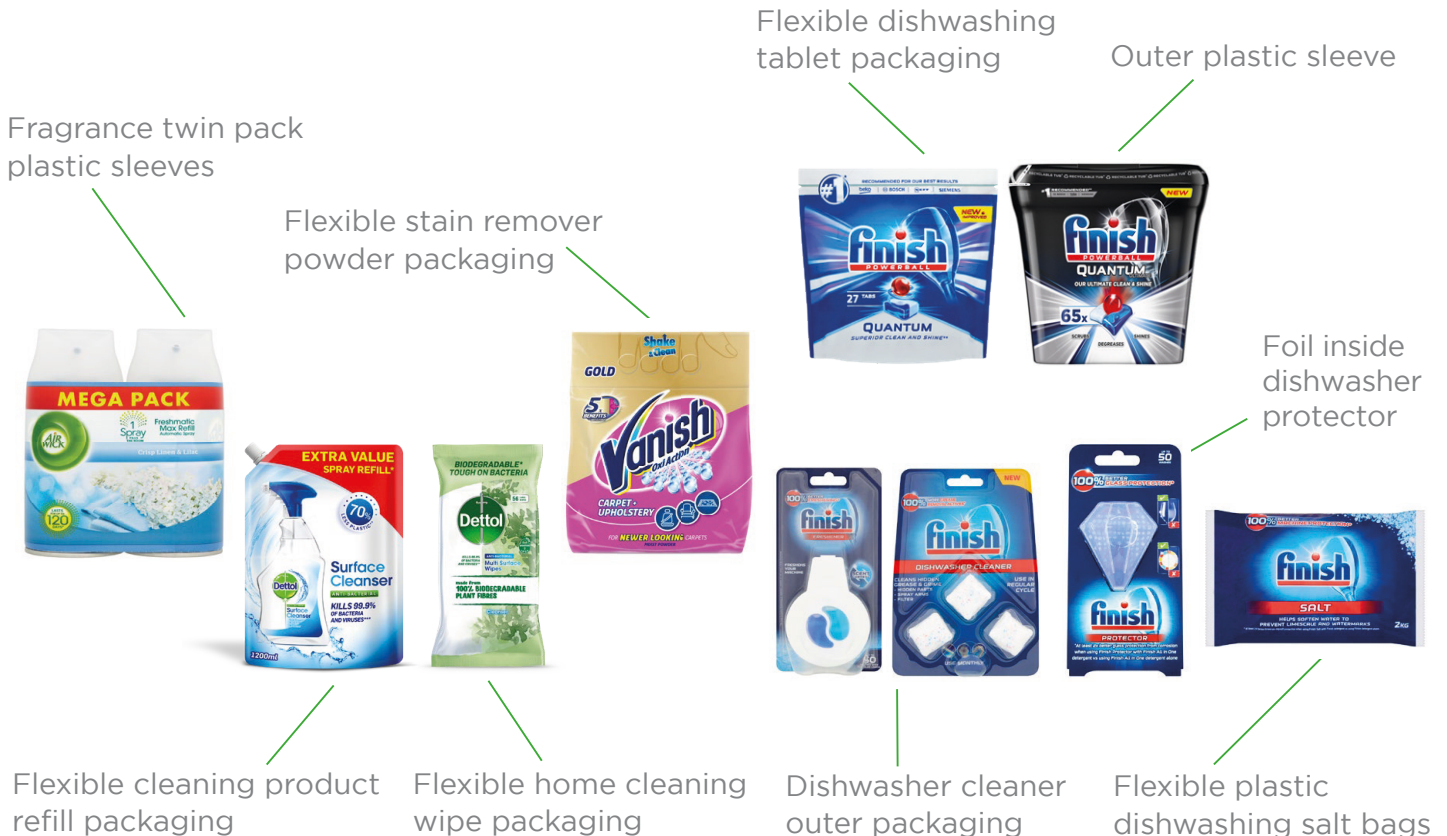

THE RB[®] HYGIENE HOME RECYCLING PROGRAMME

ACCEPTED WASTE

Waste that is NOT accepted:

- Laundry detergent packaging
- Toilet freshener packaging
- Aerosols
- Plastic bottles and tubs
- Dishwasher liquid bottles, rinse aid packaging
- Fragrance candles, reeds, plug ins and autosprays
- Soda crystals packaging
- Washing machine and oven cleaner packaging
- Cardboard

Please note that most of the items listed above (plastic bottles, paper, cardboard, aerosols and glass) can be recycled via your local council facilities.